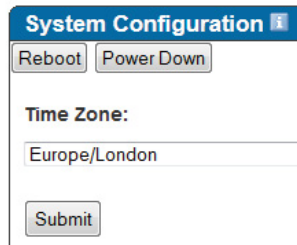

2.2 Adding Spotify

You should use the 3rd party Spotify plugin, found in recommended 3rd party plugins. Check the box and press *Apply* followed by *Restart*.

You must also restart the S7 NetServer for the Spotify plugin to download as it requires some authentication with the linux operating system.

Go to the S7 NetServer web page and press System Configuration and then Reboot.

Once rebooted you can go back to the plugins page and enter your user name and password in the Spotify settings section, together with your desired music streaming bit rate.