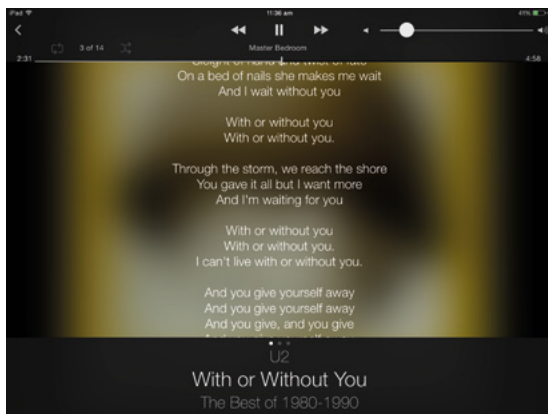

### *Song Lyrics (v1.1.3856)*

This will show the lyrics of the currently playing song on the now playing screen of the S7 App by swiping the screen to the right. The lyrics are shown if they are available.