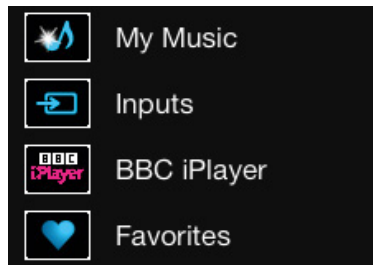

Select *Squeezebox Server* which will open up the Logitech Media Server web control page.

Press *Settings* located at the bottom right corner. This will open up the settings web page.

Press *Plugins* which will open up the plugins page. You will find that there are a lot of plugins already selected, including one for Spotify developed by Logitech and described as the official Spotify plugin. This is not the best Spotify plugin to use, so uncheck this now.

Scroll down to the bottom of the page. You should enable all plugins to update automatically and show all 3rd party plugins.

Press *Apply*, but you need not restart the media server at this point until you select a new plugin. BBCiPlayer is located in recommended 3rd party plugins, simply press on the check box to select.

AutoRescan can be selected from *Other 3rd party plugins*. Press on the check box to select.

Now press *Apply* and restart. You will find that the plugins are added and that BBC iPlayer is available to select from the S7 App.

### TuneIn Radio

This is the most popular worldwide internet radio service with great search options.

Select the Apps that you wish to use from the recommended list, pressing *Install*. Deezer will require you to enter your user name and password for your Deezer account.