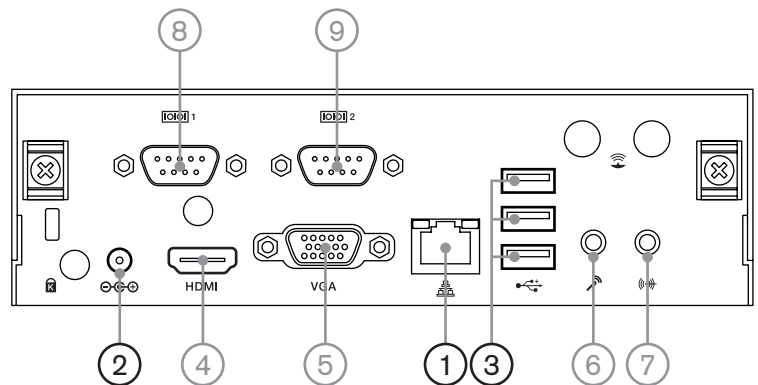

Specification Data Sheet

Rev 1.1 December 2014

Armour Home Electronics R&amp;D Department

The S7 NetServer is the central portal for all music services in any S7 system. It streams stored music, internet radio or music on demand services to up to 24 connected S7 NetAmp zones. There are three hard drive storage options; 320GB, 1.0TB and 2.0TB to suit different music libraries, all contained in the same compact unit. The server runs a Linux operating system and also includes a Logitech Media Server, CD ripping with data and cover art lookup software, as well as software to create 24 audio zones via USB connected NetAmps.

Connectivity		
1	Local Area Network - Ethernet	RJ45
2	19V DC @ 3.4A	Power supply
3	3 x USB2.0	NetAmp via USB hub
4 to 9	Not used for S7	Setup only

Hard drive		
SN2030	320GB	
SN2100	1.0TB	
SN2200	2.0TB	

Motherboard		
Processor	Intel ATOM D2550 1.86GHz CPU embedded	
Memory	2GB	
Operating System	Linux Fedora release 20	

General		
Power	19V DC @ 3.4A	Via external power supply
Standby power	<0.5W	
Dimensions	Height: 48mm, Width: 166mm, Depth: 163mm	
Net Weight	1.2kg	