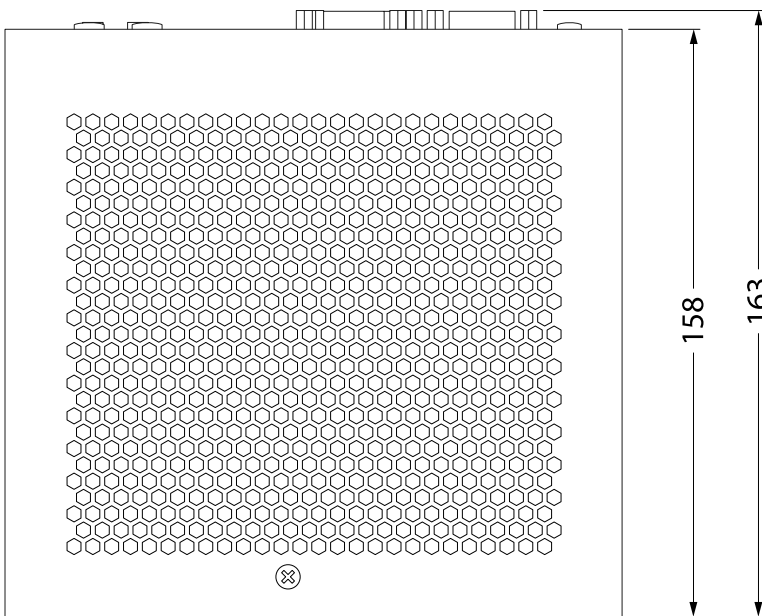

Motherboard		
Processor	Intel ATOM D2550 1.86GHz CPU embedded	
Memory	2GB	
Operating System	Linux Fedora release 20	

General		
Power	19V DC @ 3.4A	Via external power supply
Standby power	<0.5W	
Dimensions	Height: 48mm, Width: 166mm, Depth: 163mm	
Net Weight	1.2kg	

**FRONT**

**BACK**

**TOP**

\*All measurements in mm