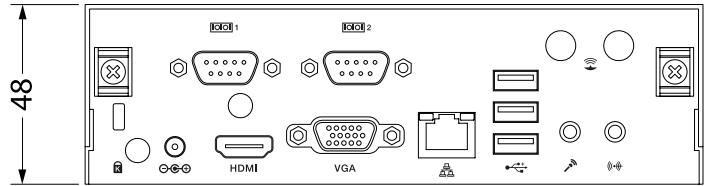

BACK

*All measurements in mm