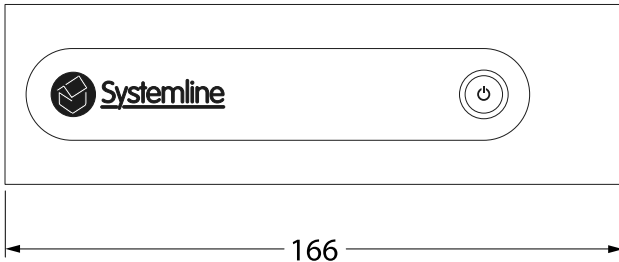

FRONT

*All measurements in mm