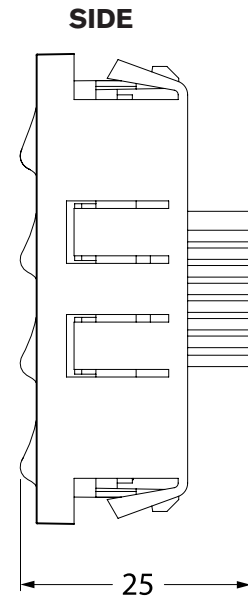

Specification Data Sheet

Rev 1.0 September 2014

Armour Home Electronics R&D Department

The S7 KPS-3 keypad is a very cost effective in-wall keypad which controls an S7 sub zone. This is specifically set up for a zone to listen to the same music source as a main zone such as a kitchen / dining area. The keypad only has three buttons; on/off and volume up/down. It fits into a standard UK single 35mm back box and can be inserted into a 50x50mm Euro data fascia plate. The keypad requires a single Cat5/6 cable connected to the keypad socket on the NetAmp, the keypad having punch down connectors.

Connectivity		
Cat5/6	Punch down, four conductors	Brown & blue for power Green pair for RS485 data 100m max distance from NetAmp

Installation		
Back box*	UK single gang 35mm deep	
Fascia*	50x50 Euro data fascia plate	

Fixed button functions		
Standby	Turns NetAmp on/off, selects the same source as the main zone, or the sub zone local	
Volume up	Increases volume of NetAmp	
Volume down	Decreases volume of NetAmp	

General		
Dimensions	Height: 50mm, Width: 50mm, Depth: 25mm	
Net Weight	37g	

*Supplied separately

*All measurements in mm

**Euro adaptor can be removed to fit into Bticino fascia - see grey dimensions

armourHOME

Stortford Hall Industrial Park,
Dunmow Road, Bishops Stortford
Hertfordshire, CM23 5GZ, UK