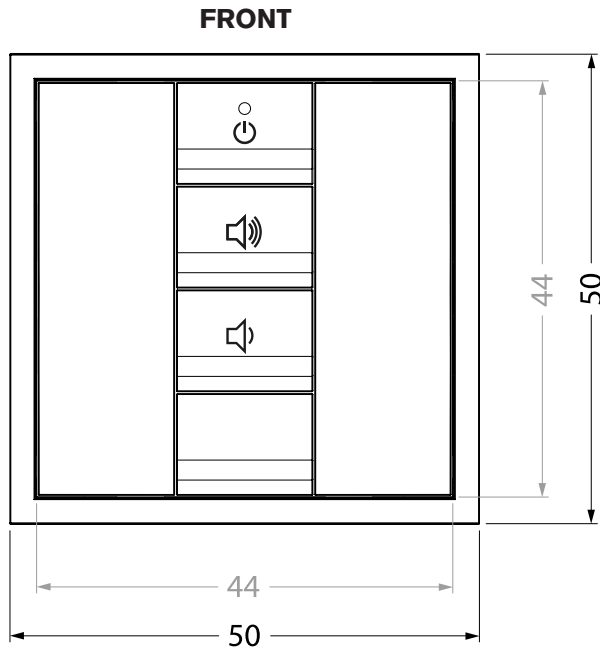

Specification Data Sheet

Rev 1.0 September 2014

Armour Home Electronics R&D Department

The S7 KPS-3 keypad is a very cost effective in-wall keypad which controls an S7 sub zone. This is specifically set up for a zone to listen to the same music source as a main zone such as a kitchen / dining area. The keypad only has three buttons; on/off and volume up/down. It fits into a standard UK single 35mm back box and can be inserted into a 50x50mm Euro data fascia plate. The keypad requires a single Cat5/6 cable connected to the keypad socket on the NetAmp, the keypad having punch down connectors.

Connectivity		
Cat5/6	Punch down, four conductors	Brown & blue for power Green pair for RS485 data 100m max distance from NetAmp

Installation		
Back box*	UK single gang 35mm deep	
Fascia*	50x50 Euro data fascia plate	

Fixed button functions		
Standby	Turns NetAmp on/off, selects the same source as the main zone, or the sub zone local	
Volume up	Increases volume of NetAmp	
Volume down	Decreases volume of NetAmp	

General		
Dimensions	Height: 50mm, Width: 50mm, Depth: 25mm	
Net Weight	37g	

*Supplied separately

*All measurements in mm

**Euro adaptor can be removed to fit into Bticino fascia - see grey dimensions

armourHOME

Stortford Hall Industrial Park,
Dunmow Road, Bishops Stortford
Hertfordshire, CM23 5GZ, UK