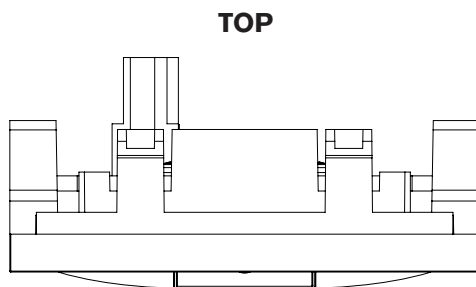

*All measurements in mm

**Euro adaptor can be removed to fit into Bticino fascia - see grey dimensions

armourHOME

Stortford Hall Industrial Park,
Dunmow Road, Bishops Stortford
Hertfordshire, CM23 5GZ, UK

t: +44 (0)1279 501111
f: +44 (0)1279 501080
info@armourhe.co.uk

www.systemline.co.uk

Q15369-AR_r0