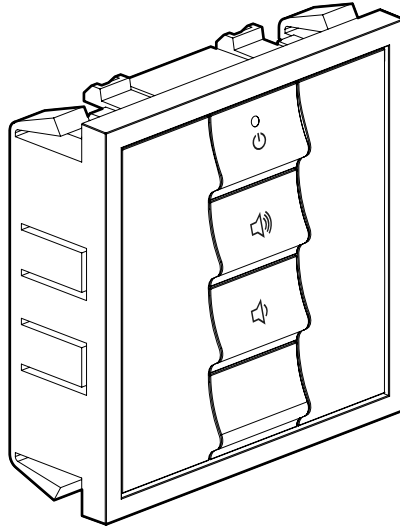

Specification Data Sheet

Rev 1.0 September 2014

Armour Home Electronics R&D Department

The S7 KPS-3 keypad is a very cost effective in-wall keypad which controls an S7 sub zone. This is specifically set up for a zone to listen to the same music source as a main zone such as a kitchen / dining area. The keypad only has three buttons; on/off and volume up/down. It fits into a standard UK single 35mm back box and can be inserted into a 50x50mm Euro data fascia plate. The keypad requires a single Cat5/6 cable connected to the keypad socket on the NetAmp, the keypad having punch down connectors.

Connectivity		
Cat5/6	Punch down, four conductors	Brown & blue for power Green pair for RS485 data 100m max distance from NetAmp

Installation		
Back box*	UK single gang 35mm deep	
Fascia*	50x50 Euro data fascia plate	

Fixed button functions		
Standby	Turns NetAmp on/off, selects the same source as the main zone, or the sub zone local	
Volume up	Increases volume of NetAmp	
Volume down	Decreases volume of NetAmp	

General		
Dimensions	Height: 50mm, Width: 50mm, Depth: 25mm	
Net Weight	37g	

*Supplied separately

*All measurements in mm

**Euro adaptor can be removed to fit into Bticino fascia - see grey dimensions

armourHOME

Stortford Hall Industrial Park,
Dunmow Road, Bishops Stortford
Hertfordshire, CM23 5GZ, UK