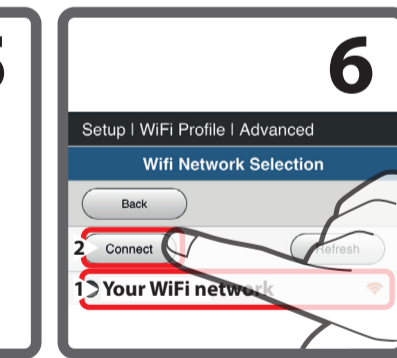

Available on the App Store

ANDROID APP ON Google play

Streaming with WiFi

Streaming with Ethernet

WiFi Setup by WPS

WiFi Setup by uPlay Stream App

Streaming with Ethernet

LED Status - WiFi