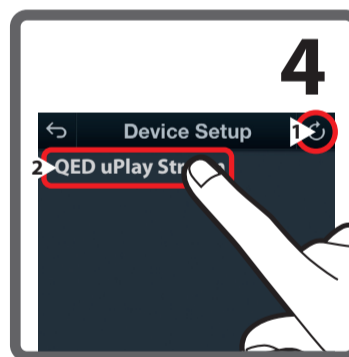

Available on the App Store

ANDROID APP ON Google play

Streaming with WiFi

Streaming with Ethernet

WiFi Setup by WPS

WiFi Setup by uPlay Stream App

Streaming with Ethernet

LED Status - WiFi