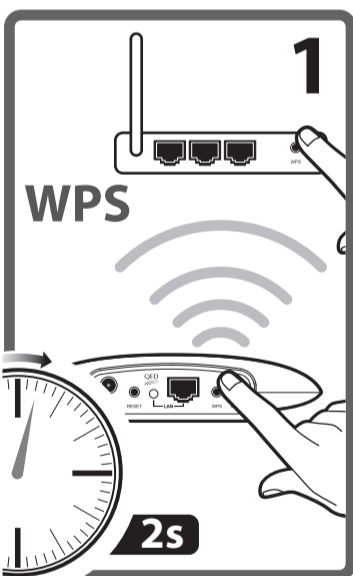

Available on the App Store

ANDROID APP ON Google play

Streaming with WiFi

Streaming with Ethernet

WiFi Setup by WPS

WiFi Setup by uPlay Stream App

Streaming with Ethernet

LED Status - WiFi

- WiFi not connected or error
- WiFi nicht verbunden oder Fehler
- WiFi non connecté ou erreur
- Brak połączenia z WiFi lub błąd
- WiFi no conectada o error
- WiFi non connesso o errore
- WiFi niet verbonden of foutmelding
- WiFi não conectado ou erro
- Отсутствует подключение или ошибка при подключении к WiFi
- Wi-Fi ej anslutet eller fel