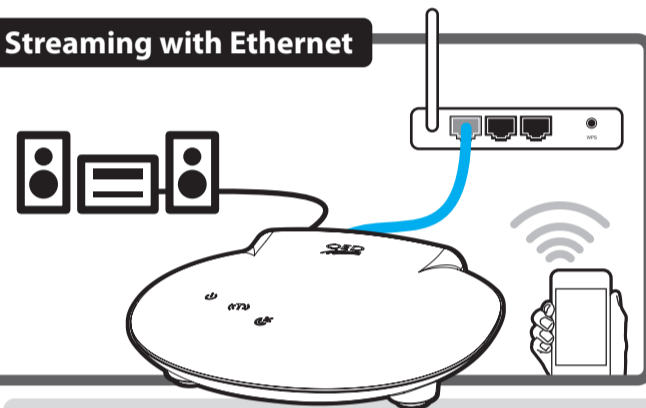

Available on the App Store

ANDROID APP ON Google play

Streaming with WiFi

Streaming with Ethernet

WiFi Setup by WPS

WiFi Setup by uPlay Stream App

Streaming with Ethernet

LED Status - WiFi

- WiFi not connected or error
- WiFi nicht verbunden oder Fehler
- WiFi non connecté ou erreur
- Brak połączenia z WiFi lub błąd
- WiFi no conectada o error
- WiFi non connesso o errore
- WiFi niet verbonden of foutmelding
- WiFi não conectado ou erro
- Отсутствует подключение или ошибка при подключении к WiFi
- Wi-Fi ej anslutet eller fel