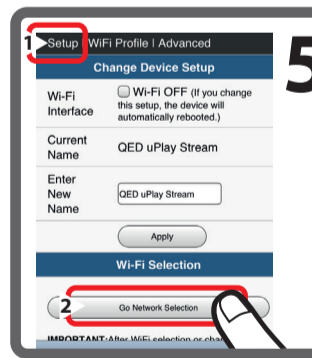

Available on the App Store

ANDROID APP ON Google play

Streaming with WiFi

Streaming with Ethernet

WiFi Setup by WPS

WiFi Setup by uPlay Stream App

Streaming with Ethernet

LED Status - WiFi