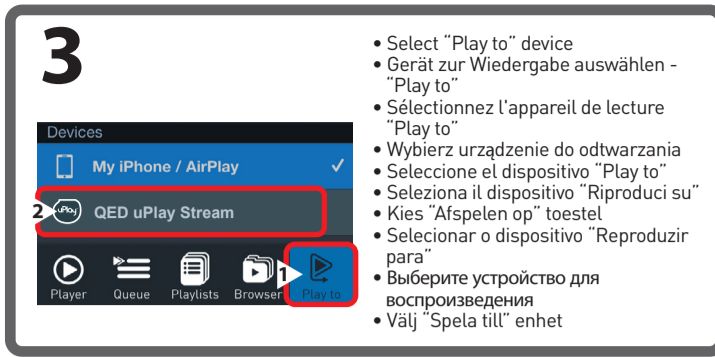

uPlay Stream App

1. Now Playing

- Aktuelle Wiedergabe
- Lecture en cours
- Teraz odtwarzane
- Reproduciendo
- In riproduzione
- Speelt nu
- A Reprodusir Agora
- Выполняется воспроизведение
- Spelas nu

2. Setup

- Einstellungen
- Configuration
- Ustawienia
- Configuración
- Configurazione
- Instelling
- Configuração
- Настройка
- Inställningar

3. Current Queue

- Aktuelle Warteschlange
- File d'attente actuelle
- Bieżąca kolejka
- Cola actual
- Coda attuale
- Huidige lijst
- Fila Atual
- Текущая очередь
- Nuvarande kö

4. Edit Queue

- Warteschlange bearbeiten
- Éditer la file d'attente
- Edytuj kolejkę
- Editar cola
- Modifica coda
- Wijzig lijst
- Editar Fila
- Изменение очереди
- Redigera kö

5. View Playlists

- Playlist einsehen
- Afficher les listes de lecture
- Pokaż listy odtwarzania
- Ver listas de reproducción
- Visualizza elenchi di riproduzione
- Blader door afspeellijst
- Visualizar listas de reprodução
- Просмотр списков воспроизведения
- Visa spellistor

6. Create Playlist

- Playlist erstellen
- Créer une liste de lecture
- Utwórz listę odtwarzania
- Crear lista de reproducción
- Crea elenco di riproduzione
- Creëer afspeellijst
- Criar Lista de reprodução
- Создание списка воспроизведения
- Skapa spellistor

7. Browser

- Browser
- Navigateur
- Przeglądarka
- Navegador
- Funzione di ricerca
- Browser
- Navegador
- Браузер
- Bläddrare

8. Internet Media

- Internet-Medien
- Média Internet
- Media internetowe
- Medios de Internet
- Elementi multimediali Internet
- Internet Media
- Meio Internet
- Мультимедиа в Интернете
- Internetmedia

9. Play to

- Play to
- Play to
- Odtwarzaj w
- Reproducir en
- Riproduci su
- Afspelen op
- Reproduzir para
- Выбор устройства для воспроизведения
- Spela till

10. Multiroom Features - see user manual