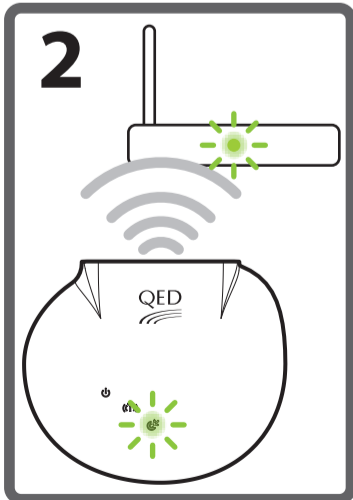

Available on the App Store

ANDROID APP ON Google play

Streaming with WiFi

Streaming with Ethernet

WiFi Setup by WPS

WiFi Setup by uPlay Stream App

Streaming with Ethernet

LED Status - WiFi

- WiFi not connected or error
- WiFi nicht verbunden oder Fehler
- WiFi non connecté ou erreur
- Brak połączenia z WiFi lub błąd
- WiFi no conectada o error
- WiFi non connesso o errore
- WiFi niet verbonden of foutmelding
- WiFi não conectado ou erro
- Отсутствует подключение или ошибка при подключении к WiFi
- Wi-Fi ej anslutet eller fel