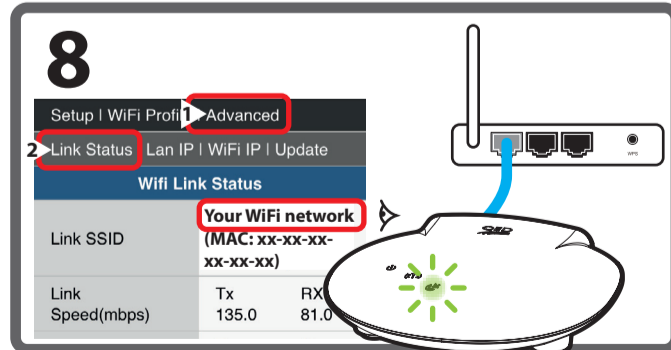

Available on the App Store

ANDROID APP ON Google play

Streaming with WiFi

Streaming with Ethernet

WiFi Setup by WPS

WiFi Setup by uPlay Stream App

Streaming with Ethernet

LED Status - WiFi

- WiFi not connected or error
- WiFi nicht verbunden oder Fehler
- WiFi non connecté ou erreur
- Brak połączenia z WiFi lub błąd
- WiFi no conectada o error
- WiFi non connesso o errore
- WiFi niet verbonden of foutmelding
- WiFi não conectado ou erro
- Отсутствует подключение или ошибка при подключении к WiFi
- Wi-Fi ej anslutet eller fel