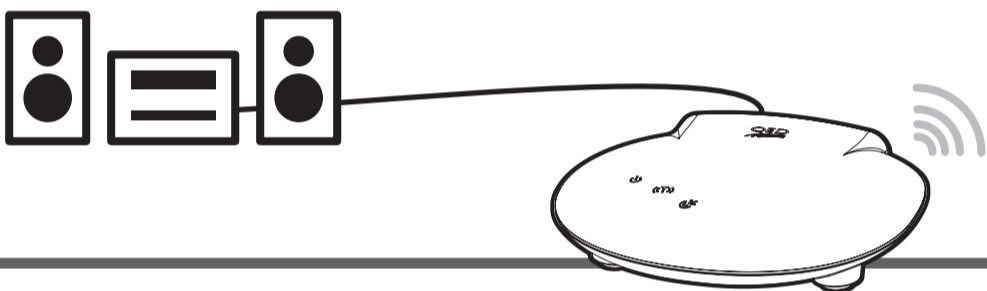

Available on the App Store

ANDROID APP ON Google play

Streaming with WiFi

Streaming with Ethernet

WiFi Setup by WPS

WiFi Setup by uPlay Stream App

Streaming with Ethernet

LED Status - WiFi