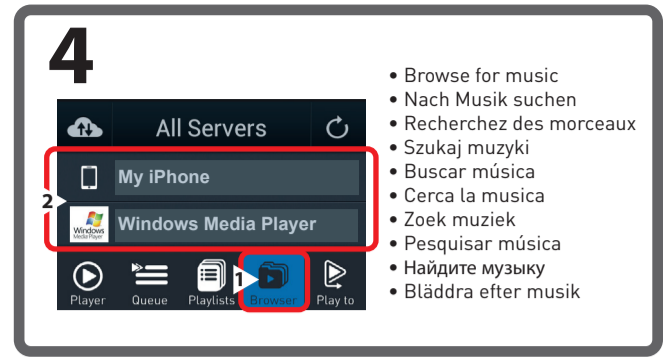

uPlay Stream App

1. Now Playing

- Aktuelle Wiedergabe
- Lecture en cours
- Teraz odtwarzane
- Reproduciendo
- In riproduzione
- Speelt nu
- A Reprodusir Agora
- Выполняется воспроизведение
- Spelas nu

2. Setup

- Einstellungen
- Configuration
- Ustawienia
- Configuración
- Configurazione
- Instelling
- Configuração
- Настройка
- Inställningar

3. Current Queue

- Aktuelle Warteschlange
- File d'attente actuelle
- Bieżąca kolejka
- Cola actual
- Coda attuale
- Huidige lijst
- Fila Atual
- Текущая очередь
- Nuvarande kö

4. Edit Queue

- Warteschlange bearbeiten
- Éditer la file d'attente
- Edytuj kolejkę
- Editar cola
- Modifica coda
- Wijzig lijst
- Editar Fila
- Изменение очереди
- Redigera kö

5. View Playlists

- Playlist einsehen
- Afficher les listes de lecture
- Pokaż listy odtwarzania
- Ver listas de reproducción
- Visualizza elenchi di riproduzione
- Blader door afspeellijst
- Visualizar listas de reprodução
- Просмотр списков воспроизведения
- Visa spellistor

6. Create Playlist

- Playlist erstellen
- Créer une liste de lecture
- Utwórz listę odtwarzania
- Crear lista de reproducción
- Crea elenco di riproduzione
- Creëer afspeellijst
- Criar Lista de reprodução
- Создание списка воспроизведения
- Skapa spellistor

7. Browser

- Browser
- Navigateur
- Przeglądarka
- Navegador
- Funzione di ricerca
- Browser
- Navegador
- Браузер
- Bläddrare

8. Internet Media

- Internet-Medien
- Média Internet
- Media internetowe
- Medios de Internet
- Elementi multimediali Internet
- Internet Media
- Meio Internet
- Мультимедиа в Интернете
- Internetmedia

9. Play to

- Play to
- Play to
- Odtwarzaj w
- Reproducir en
- Riproduci su
- Afspelen op
- Reproduzir para
- Выбор устройства для воспроизведения
- Spela till

10. Multiroom Features - see user manual