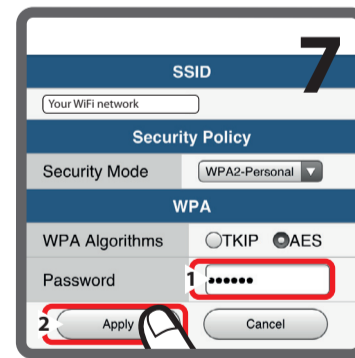

Available on the App Store

ANDROID APP ON Google play

Streaming with WiFi

Streaming with Ethernet

WiFi Setup by WPS

WiFi Setup by uPlay Stream App

Streaming with Ethernet

LED Status - WiFi

- WiFi not connected or error
- WiFi nicht verbunden oder Fehler
- WiFi non connecté ou erreur
- Brak połączenia z WiFi lub błąd
- WiFi no conectada o error
- WiFi non connesso o errore
- WiFi niet verbonden of foutmelding
- WiFi não conectado ou erro
- Отсутствует подключение или ошибка при подключении к WiFi
- Wi-Fi ej anslutet eller fel