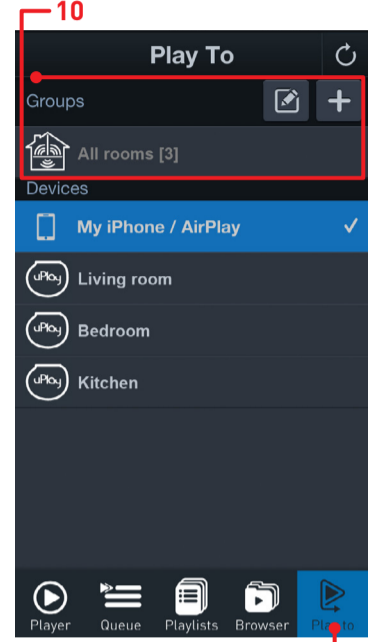

9. Play to

- Play to
- Play to
- Odtwarzaj w
- Reproducir en
- Riproduci su
- Afspelen op
- Reproduzir para
- Выбор устройства для воспроизведения
- Spela till

10. Multiroom Features - see user manual

- Multiroom-Anwendung - siehe Benutzerhandbuch
- Fonctionnalités Multiroom (multi-pièces) - voir mode d'emploi
- Funkcje multiroom - patrz instrukcja obsługi
- Características Multiroom - Consulte el manual del usuario
- Caratteristiche multiroom - consulta il manuale dell'utente
- Multikamer Functies - zie gebruikershandleiding
- Funcionalidades Multi-espacio - consulte o manual do utilizador
- Функции "мультирум" - см. руководство пользователя
- Flerrumsfunktioner - se manualen

Q14478-IS_r0

REGULATIONS ACCORDING TO R&TTE DECLARATION OF CONFORMITY

Armour Home Electronics hereby declares that this uPlay Stream High Resolution Music Streamer is in compliance with the essential requirements and other relevant provisions of directive 1999/5/EC, in conformity with the following standards: EN 60950-1, EN 62311, ETSI EN301 489-1, ETSI EN301 489-17, ETSI EN300 328, EN 55022 and EN 50024

The Declaration of conformity is available at: Armour Home Electronics Stortford Hall Industrial Park, Dunmow Road, Bishops Stortford, Hertfordshire CM23 5GZ United Kingdom

NOTE ON ENVIRONMENTAL PROTECTION

After the implementation of the European Directive 2002/96/EC electronic devices may not be disposed of with domestic waste. Consumers are obliged by law to return electrical and electronic devices at the end of their service lives to the public collecting points set up for this purpose.

Our policy is one of continuous improvement and we reserve the right to change the designs and specifications without notice.
uPlay Stream & QED are registered trademarks® of Armour Home Electronics Ltd.

DLNA® is a trademark of Digital Living Network Alliance. UPnP® is a certification mark of the UPnP Forum in the United States and other countries.
App Store is a service mark of Apple Inc.
Google Play is a trademark of Google Inc.

All other product names are trademarks or registered trademarks of their respective owners.

IMPORTANT SAFETY INSTRUCTIONS READ BEFORE OPERATING EQUIPMENT

This product was designed and manufactured to meet strict quality and safety standards. There are, however, some installation and operational precautions of which you should be particularly aware.

1. Read and keep these instructions.
2. Heed all warnings and instructions.
3. Do not expose to dripping or splashing.
4. Do not install near any heat sources such as radiators, stoves, or other apparatus (including amplifiers) that produce heat.
5. The uPlay Stream generates a modest amount of heat and requires ventilation.
6. Only use with the accessories supplied.
7. Clean only with dry cloth.