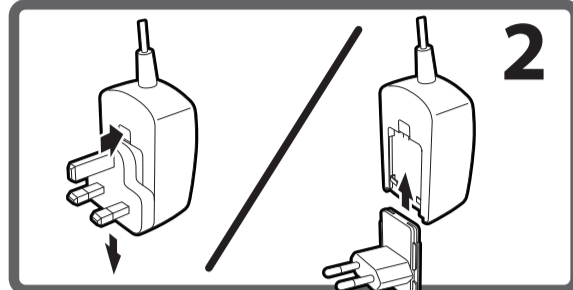

uPlay stream

- QUICK START GUIDE
- SCHNELLSTARTANLEITUNG
- GUIDE DE DÉMARRAGE RAPIDE
- SZYBKA INSTRUKCJA
- GUÍA DE INICIO RÁPIDO
- GUIDA RAPIDA
- QUICK START GIDS
- GUIA DE INÍCIO RÁPIDO
- КРАТКОЕ РУКОВОДСТВО
- SNABBSTARTSGUIDE

QE2940

Package Contents

User Manual

- Full manual available
- Vollständiges Handbuch erhältlich
- Mode d'emploi complet également disponible
- Dostępna pełna instrukcja
- Manuale completo disponibile
- Manuale completo disponibile
- Volledige handleiding beschikbaar
- Manual completo disponível
- Имеется полное руководство
- Fullständig manual finns

www.qed.co.uk/qeduplaystream/usermanual.pdf

Getting Started

1 Mobile Apps

- Search for "QED uPlay Stream"
- Suche nach "QED uPlay Stream"
- Recherche du "QED uPlay Stream"
- Znajdź "QED uPlay Stream"
- Buscar "QED uPlay Stream"
- Cerca "QED uPlay Stream"
- Zoek "QED uPlay Stream"
- Procurar "QED uPlay Stream"
- Найдите приложение "QED uPlay Stream"
- Sök efter "QED uPlay Stream"

Available on the App Store

ANDROID APP ON Google play

Streaming with WiFi

Streaming with Ethernet

WiFi Setup by WPS

WiFi Setup by uPlay Stream App

Streaming with Ethernet

LED Status - WiFi

- WiFi not connected or error
- WiFi nicht verbunden oder Fehler
- WiFi non connecté ou erreur
- Brak połączenia z WiFi lub błąd
- WiFi no conectada o error
- WiFi non connesso o errore
- WiFi niet verbonden of foutmelding
- WiFi não conectado ou erro
- Отсутствует подключение или ошибка при подключении к WiFi
- Wi-Fi ej anslutet eller fel

- Connecting
- Verbinden
- Connexion en cours
- Łaczenie
- Conectando
- Connessione in corso
- Aan het verbinden
- A conectar
- Выполняется подключение
- Ansluter

- Connected
- Verbunden
- Connecté
- Połączono
- Conectado
- Connesso
- Verbonden
- Conectado
- Подключено
- Ansluten